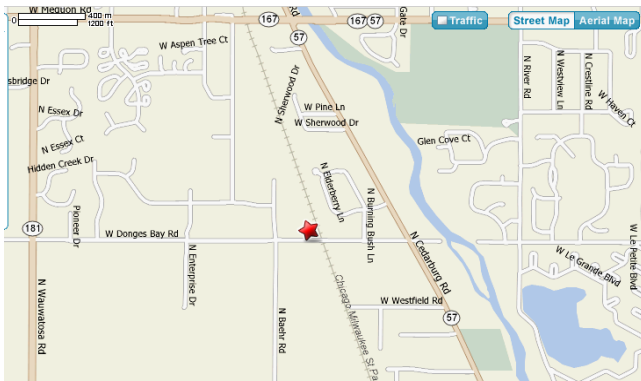

Map to:

**HB Performance Systems**  
**5800 W Donges Bay Road**  
**Mequon, WI 53092**  
**262-242-4300**

**From I 43**

**Exit 85**

West on Mequon Rd/Hwy 57/Hwy 167 about 4 miles to a large intersection. Sign indicates that Hwy 57 turns south.  
 Turn left (south) at this intersection onto Hwy 57/Cedarburg Rd. Go about 1 mile to Donges Bay Rd. Turn right (west) on Donges Bay Road. Go a few blocks.  
 Cross railroad tracks.  
 Next right turn driveway leads to the shipping/receiving area.  
 Second right turn driveway leads to the Bicycle Group and main lobby entrance.  
 The main lobby entrance is near the back of the building near the flag pole. Look for a 2-story glass enclosure with a pyramid on the top.

**From I 45 Germantown/Menomonee Falls area**

East on Mequon Rd/Hwy 167/Hwy 181.  
 Large intersection with sign indicating Hwy 181 turns south.  
 Turn right (south) on Hwy 181/Wauwatosa Road.  
 Go about 1 mile to Donges Bay Rd.  
 Turn left (east) on Donges Bay Rd. Go about 1 mile.  
 HB Performance Systems is on your left.  
 First left turn leads to Bicycle Group and main lobby entrance  
 The main lobby entrance is near the back of the building near the flag pole. Look for a 2-story glass enclosure with a pyramid on the top  
 Second left turn leads to the shipping/receiving area.